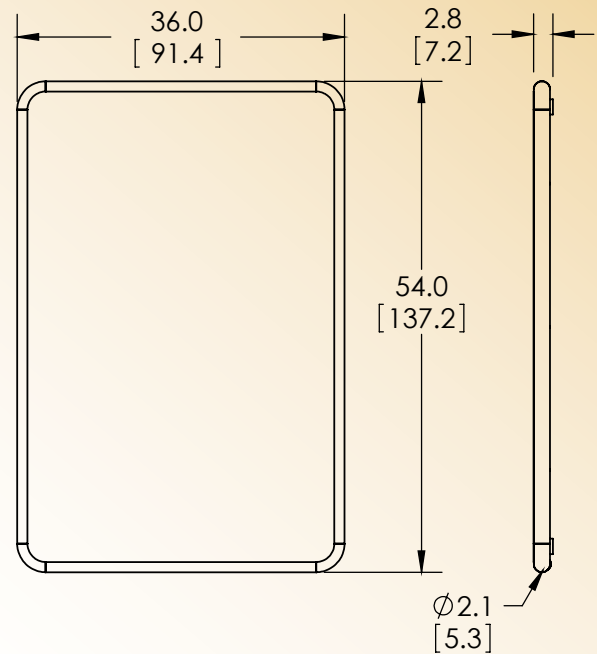

Stainless steel platform and sealed electronics provide durable service in the toughest environments.

CAPACITY

2,000 Lbs or 907 Kgs

PORTABLE

Scale can be moved between pools and storage.

POWER

Six "AA" batteries provide up to 800 weigh cycles. (5 minutes/ cycle)

Marine Platform Scale

Model SRV716W

SR Scales[®]
by SR Instruments, Inc.

Quality. Reliability. Accuracy.

SYSTEM SPECIFICATIONS

MAX WEIGHT	2,000 Lb / 907 Kg
DISPLAY RESOLUTION	.2 Lb / .1 kg
BUTTON FUNCTIONS (BUILT IN READOUT)	Zero/Weigh (Hold for Zero)
BUTTON FUNCTIONS (TABLET)	Zero/Weigh, Units, Hold/Recall
DISPLAY UNITS	Pounds / Kilograms
PORTABILITY	Scale is easily transported with wheels and handle.
POWER	Six (6) "AA" Batteries
HELD WEIGHT *TABLET ONLY*	Highest stable weight is automatically stored in memory. Press "Held Wt" on the tablet to recall last stored weight.
AUTO POWER DOWN	Approximately five (5) minutes from last button press.
SCALE WEIGHT	105 Lbs. / 78 Kgs.
WARRANTY	Two (2) Years

DIMENSIONS in [cm]

PACKAGING

Specifications subject to change without notice.