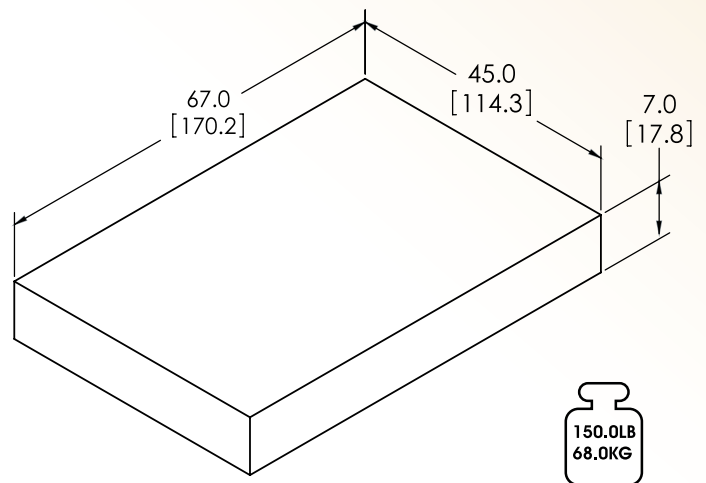

Stainless steel platform and sealed electronics provide durable service in the toughest environments.

CAPACITY

2,000 Lbs or 907 Kgs

PORTABLE

Scale can be moved between pools and storage.

POWER

Six "AA" batteries provide up to 800 weigh cycles. (5 minutes/ cycle)

Marine Platform Scale

Model SRV716W

SR Scales[®]
by SR Instruments, Inc.

Quality. Reliability. Accuracy.

SYSTEM SPECIFICATIONS

MAX WEIGHT	2,000 Lb / 907 Kg
DISPLAY RESOLUTION	.2 Lb / .1 kg
BUTTON FUNCTIONS (BUILT IN READOUT)	Zero/Weigh (Hold for Zero)
BUTTON FUNCTIONS (TABLET)	Zero/Weigh, Units, Hold/Recall
DISPLAY UNITS	Pounds / Kilograms
PORTABILITY	Scale is easily transported with wheels and handle.
POWER	Six (6) "AA" Batteries
HELD WEIGHT *TABLET ONLY*	Highest stable weight is automatically stored in memory. Press "Held Wt" on the tablet to recall last stored weight.
AUTO POWER DOWN	Approximately five (5) minutes from last button press.
SCALE WEIGHT	105 Lbs. / 78 Kgs.
WARRANTY	Two (2) Years

DIMENSIONS in [cm]

PACKAGING

Specifications subject to change without notice.